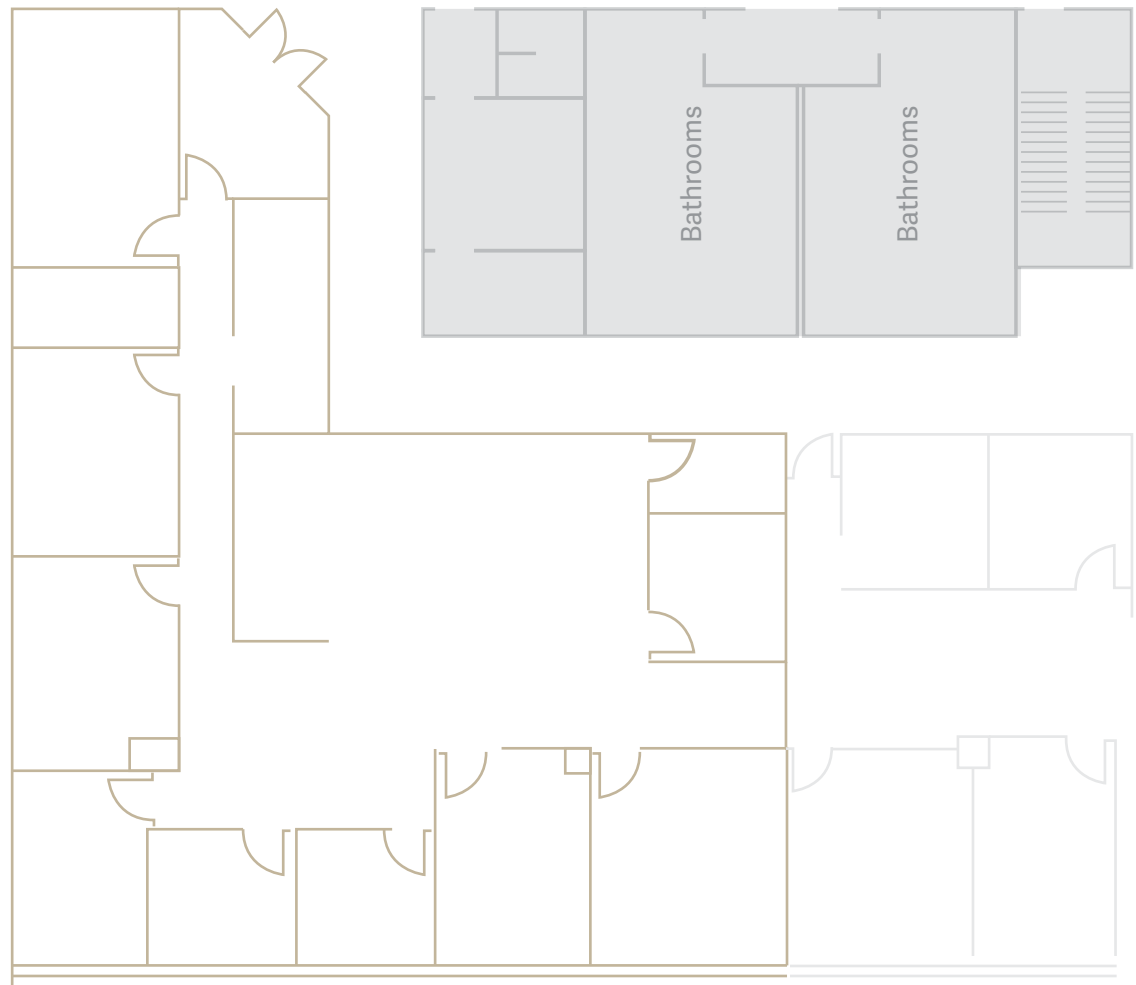

3,485 SF

Suite C110

Building C | First Floor

CONTACT

William O'Keefe

Direct: 973 908 6101

Mobile: 201 304 1923

William.okeefe@cushwake.com

Charles P. Parmelli

Direct: 973 908 6105

Mobile: 732 754 8488

charles.parmelli@cushwake.com

Joseph Ratner

Direct: 973 292 4611

Mobile: 201 398 3860

Joseph.Ratner@cushwake.com

Bill Brown

Direct: 973 292 4613

Mobile: 201 826 3944

bill.brown@cushwake.com

ADDRESS

300 Interpace Parkway

Parsippany, NJ

THE GRAND